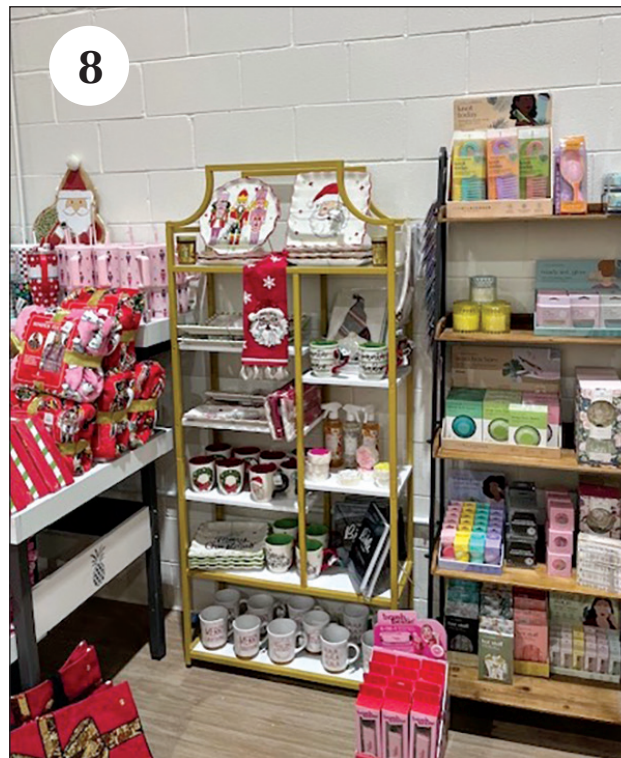

To find that perfect gift, try these local merchants

From stocking stuffers ...

- 1 Assorted Food Items - \$13.00-\$20.00 – Pizazz!, Columbus
- 2 Deer Calls - \$11.99-\$19.99 – Outlaw Sporting Goods, Columbus
- 3 Christmas Dining Decorations - \$14.99-\$24.99 – Walton's Greenhouse, Columbus
- 4 5 lb. Hushpuppies - \$12.50 – Superior Catfish, Macon
- 5 Turtlebox Tie Down Straps - \$20.00 – Adventure ATV, West Point
- 6 Pottery House & Trees Decorations - \$25.00 – Busy Bee Nursery, Macon
- 7 Scent Eliminator Products - \$7.49-\$39.99 – H&H Truck and Outdoor, Columbus

Gifts for \$25 and less

4

6

7

From stocking stuffers ...

Gifts for \$25 and less

- 8 Assorted Stocking Stuffers - \$7.99-\$25.00 – *Waverley's Boutique, Columbus*
- 9 Assorted Carhartt Hats - \$16.99-\$21.99 – *Lowndes Farm Supply, Columbus*
- 10 Digital Thermometer-Timer with Meat probe - \$19.99 – *Senter's Hardware, Macon*
- 11 Thymes Fraser Fir Home Scent - \$22.00 – *Reeds, Starkville*
- 12 Assorted Stocking Stuffers - \$9.00-\$24.00 – *Ali Kats Boutique, Columbus*
- 13 Christmas Socks - \$8.99-\$11.00 – *Hancock Hardware, Macon*
- 14 Swan Creek Candles - \$15.50-\$24.50 – *The Purple Elephant, Columbus*