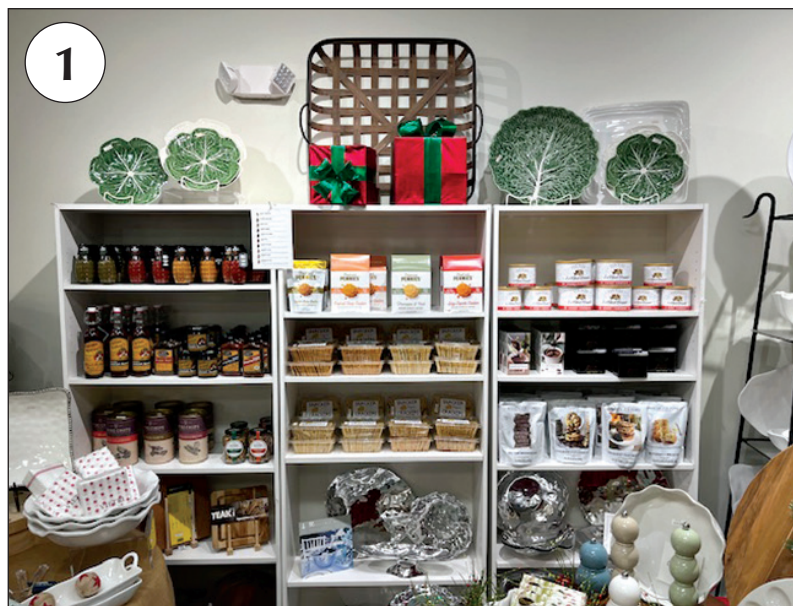

To find that perfect gift, try these local merchants

From stocking stuffers ...

- 1 Assorted Food Items - $13.00-$20.00 – Pizazz!, Columbus
- 2 Deer Calls - $11.99-$19.99 – Outlaw Sporting Goods, Columbus
- 3 Christmas Dining Decorations - $14.99-$24.99 – Walton's Greenhouse, Columbus
- 4 5 lb. Hushpuppies - $12.50 – Superior Catfish, Macon
- 5 Turtlebox Tie Down Straps - $20.00 – Adventure ATV, West Point
- 6 Pottery House & Trees Decorations - $25.00 – Busy Bee Nursery, Macon
- 7 Scent Eliminator Products - $7.49-$39.99 – H&H Truck and Outdoor, Columbus

Gifts for $25 and less

4

6

7