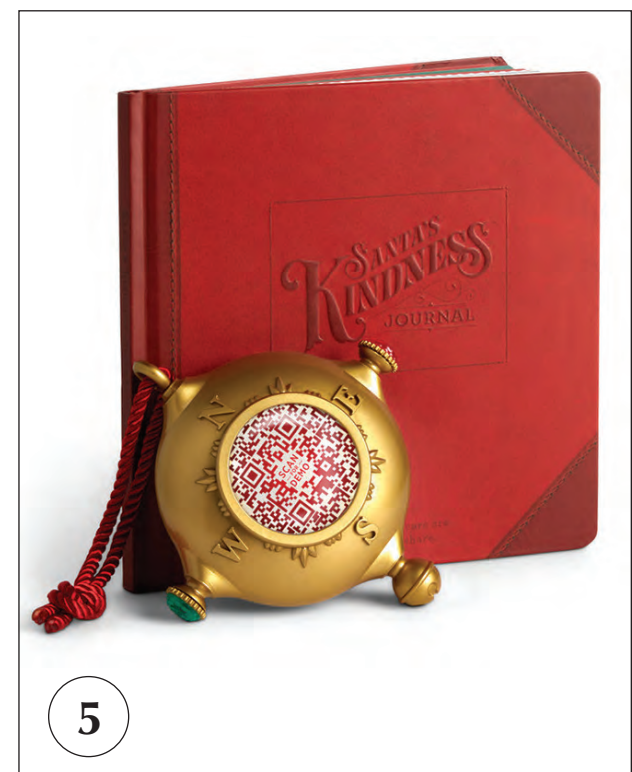

VILLAGE CYCLE CENTER

13000 MS HWY. 182 | CLAYTON VILLAGE STARKVILLE, MS

662-323-1555 | OPEN TUES-FRI 9-5 AND SAT. 9-4

VISIT US ON FB AND AT WWW.VCCMS.COM

... to fits under the tree

- 1 **Decorative Glass House** – \$75.00 range — *Busy Bee Nursery & Gifts, Macon*
- 2 **Polaris Oil Change Kit** – \$45.99 — *Adventure ATV, West Point*
- 3 **Weather Tech CupFone XL Phone Holder** – \$48.95 — *H&H Truck & Outdoor, Columbus*
- 4 **Assorted Pajamas, Jewelry and Home Goods** – \$50-\$75 — *Waverly's Boutique, Columbus*
- 5 **Ornament and Journal** – Santa needs your help spreading kindness and cheer! Hangs with cording. Ornament illuminates when Christmas tree light is inserted through back (light not included). Scan QR code with smart phone to reveal messages from Santa. Inspires children to nurture, help others, share goodness and give. – \$29.99 — *Senter's Hardware, Macon*