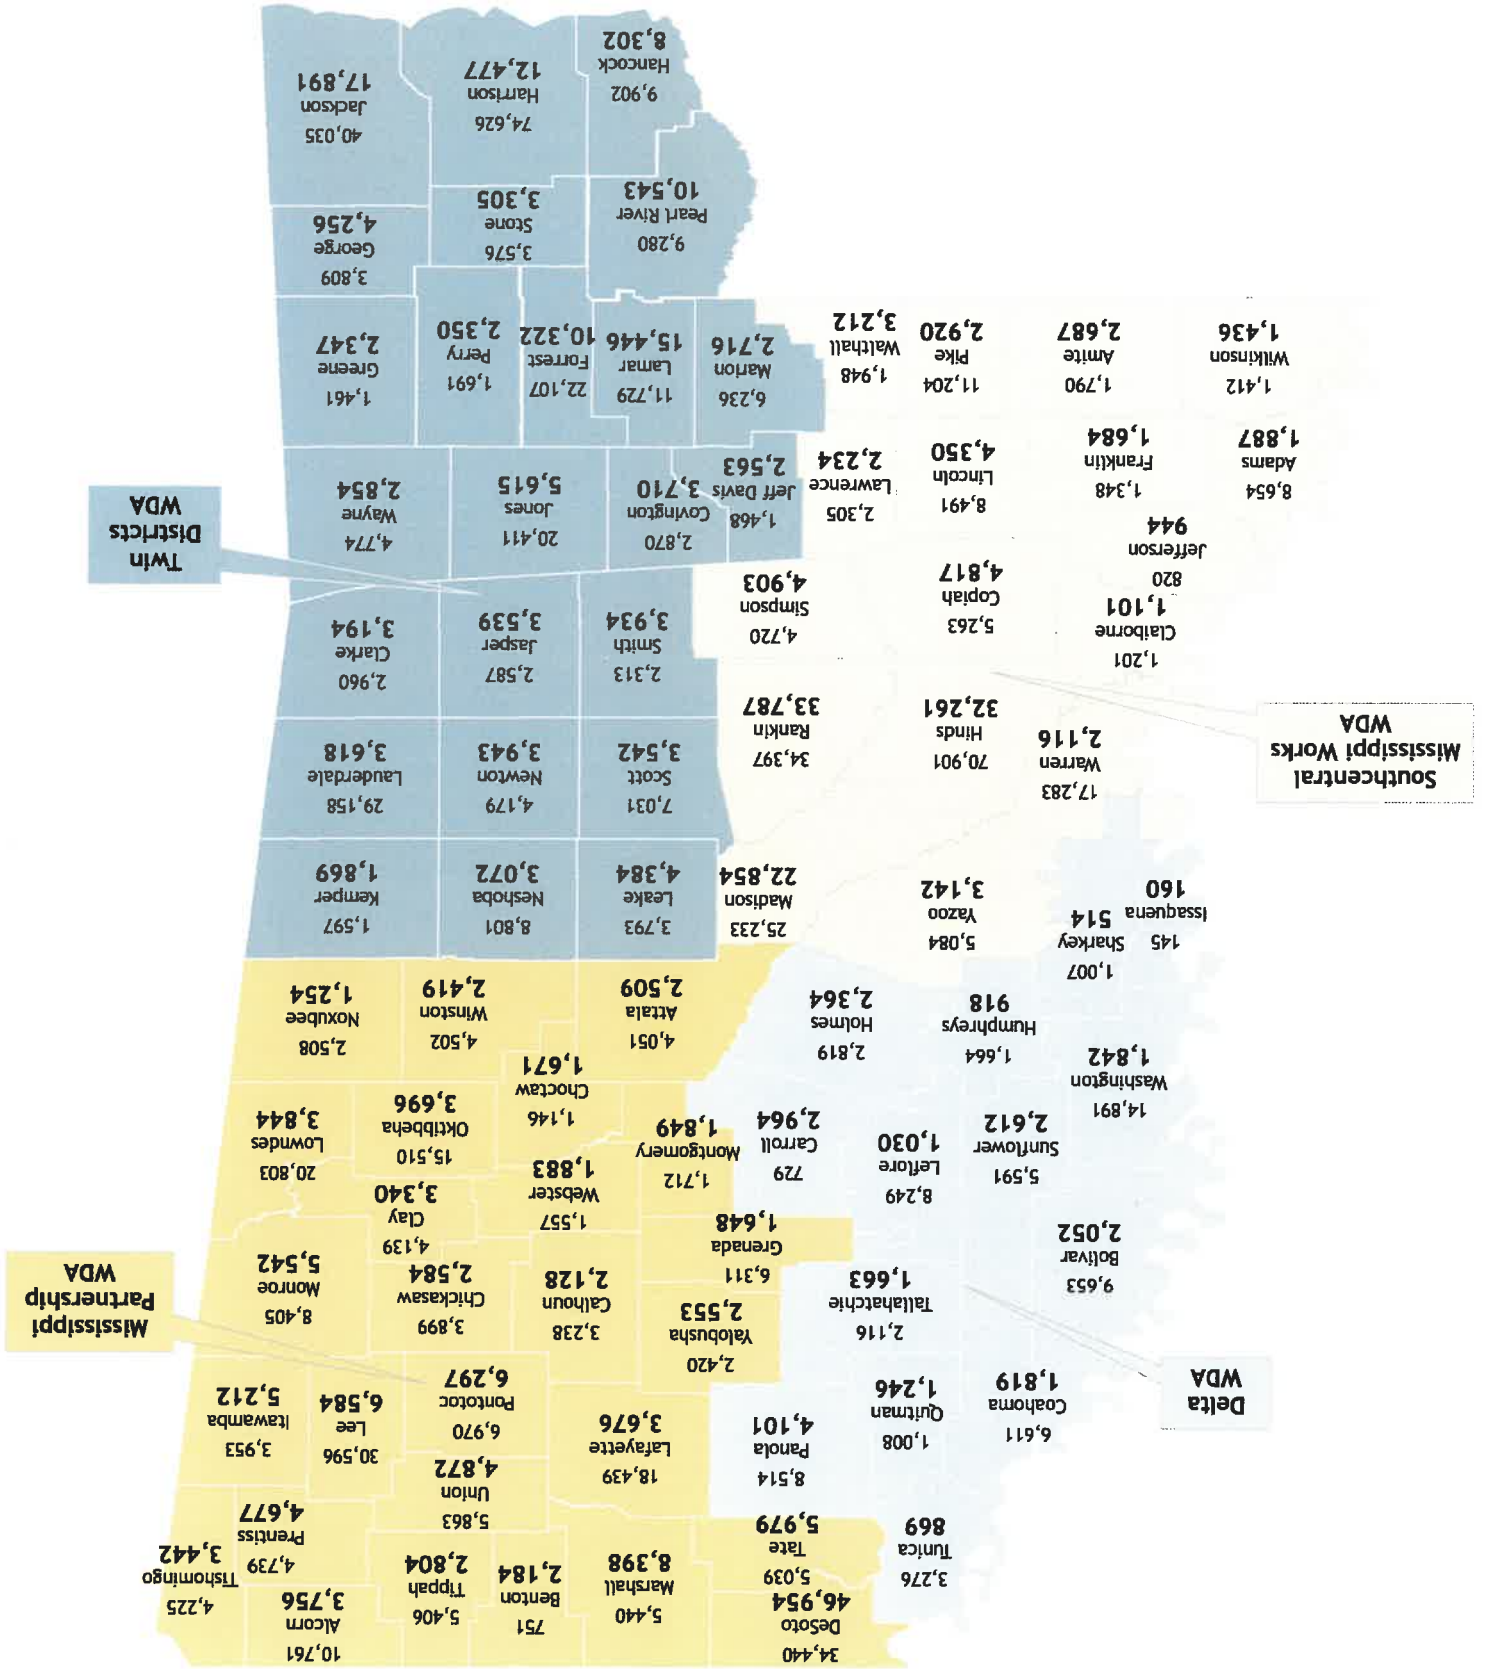

COMMUTERS

Lowndes County

2015

- 20,803 Workers living and working within the county
- 6,530 Workers commuting into the county
- 3,844 Workers commuting outside the county

○ Source: Mississippi Department of Employment Security

Commuters Out

Top number represents workers living and working within the county
 Bottom number represents workers commuting outside the county

Workers Living & Working in Counties	Incoming Workers	Outgoing Workers	Incoming/Outgoing Net
Alcorn	10,761	4,188	432
Benton	751	347	1,837
Calhoun	3,238	741	1,387
Chickasaw	3,899	2,250	334
Clay	4,139	1,947	1,393
Itawamba	3,953	2,198	3,014
Lafayette	18,439	4,848	1,172
Lee	30,596	20,297	13,713
Lowndes	20,803	6,530	2,686
Marshall	5,440	2,493	5,905
Monroe	8,405	2,502	3,040
Oktoberbeha	15,510	4,669	973
Pontotoc	6,970	3,631	2,666
Prentiss	4,739	2,401	2,276
Tipshah	5,406	1,525	1,279
Tishomingo	4,225	1,770	1,672
Union	5,863	4,806	66
Total	153,137	67,143	73,036