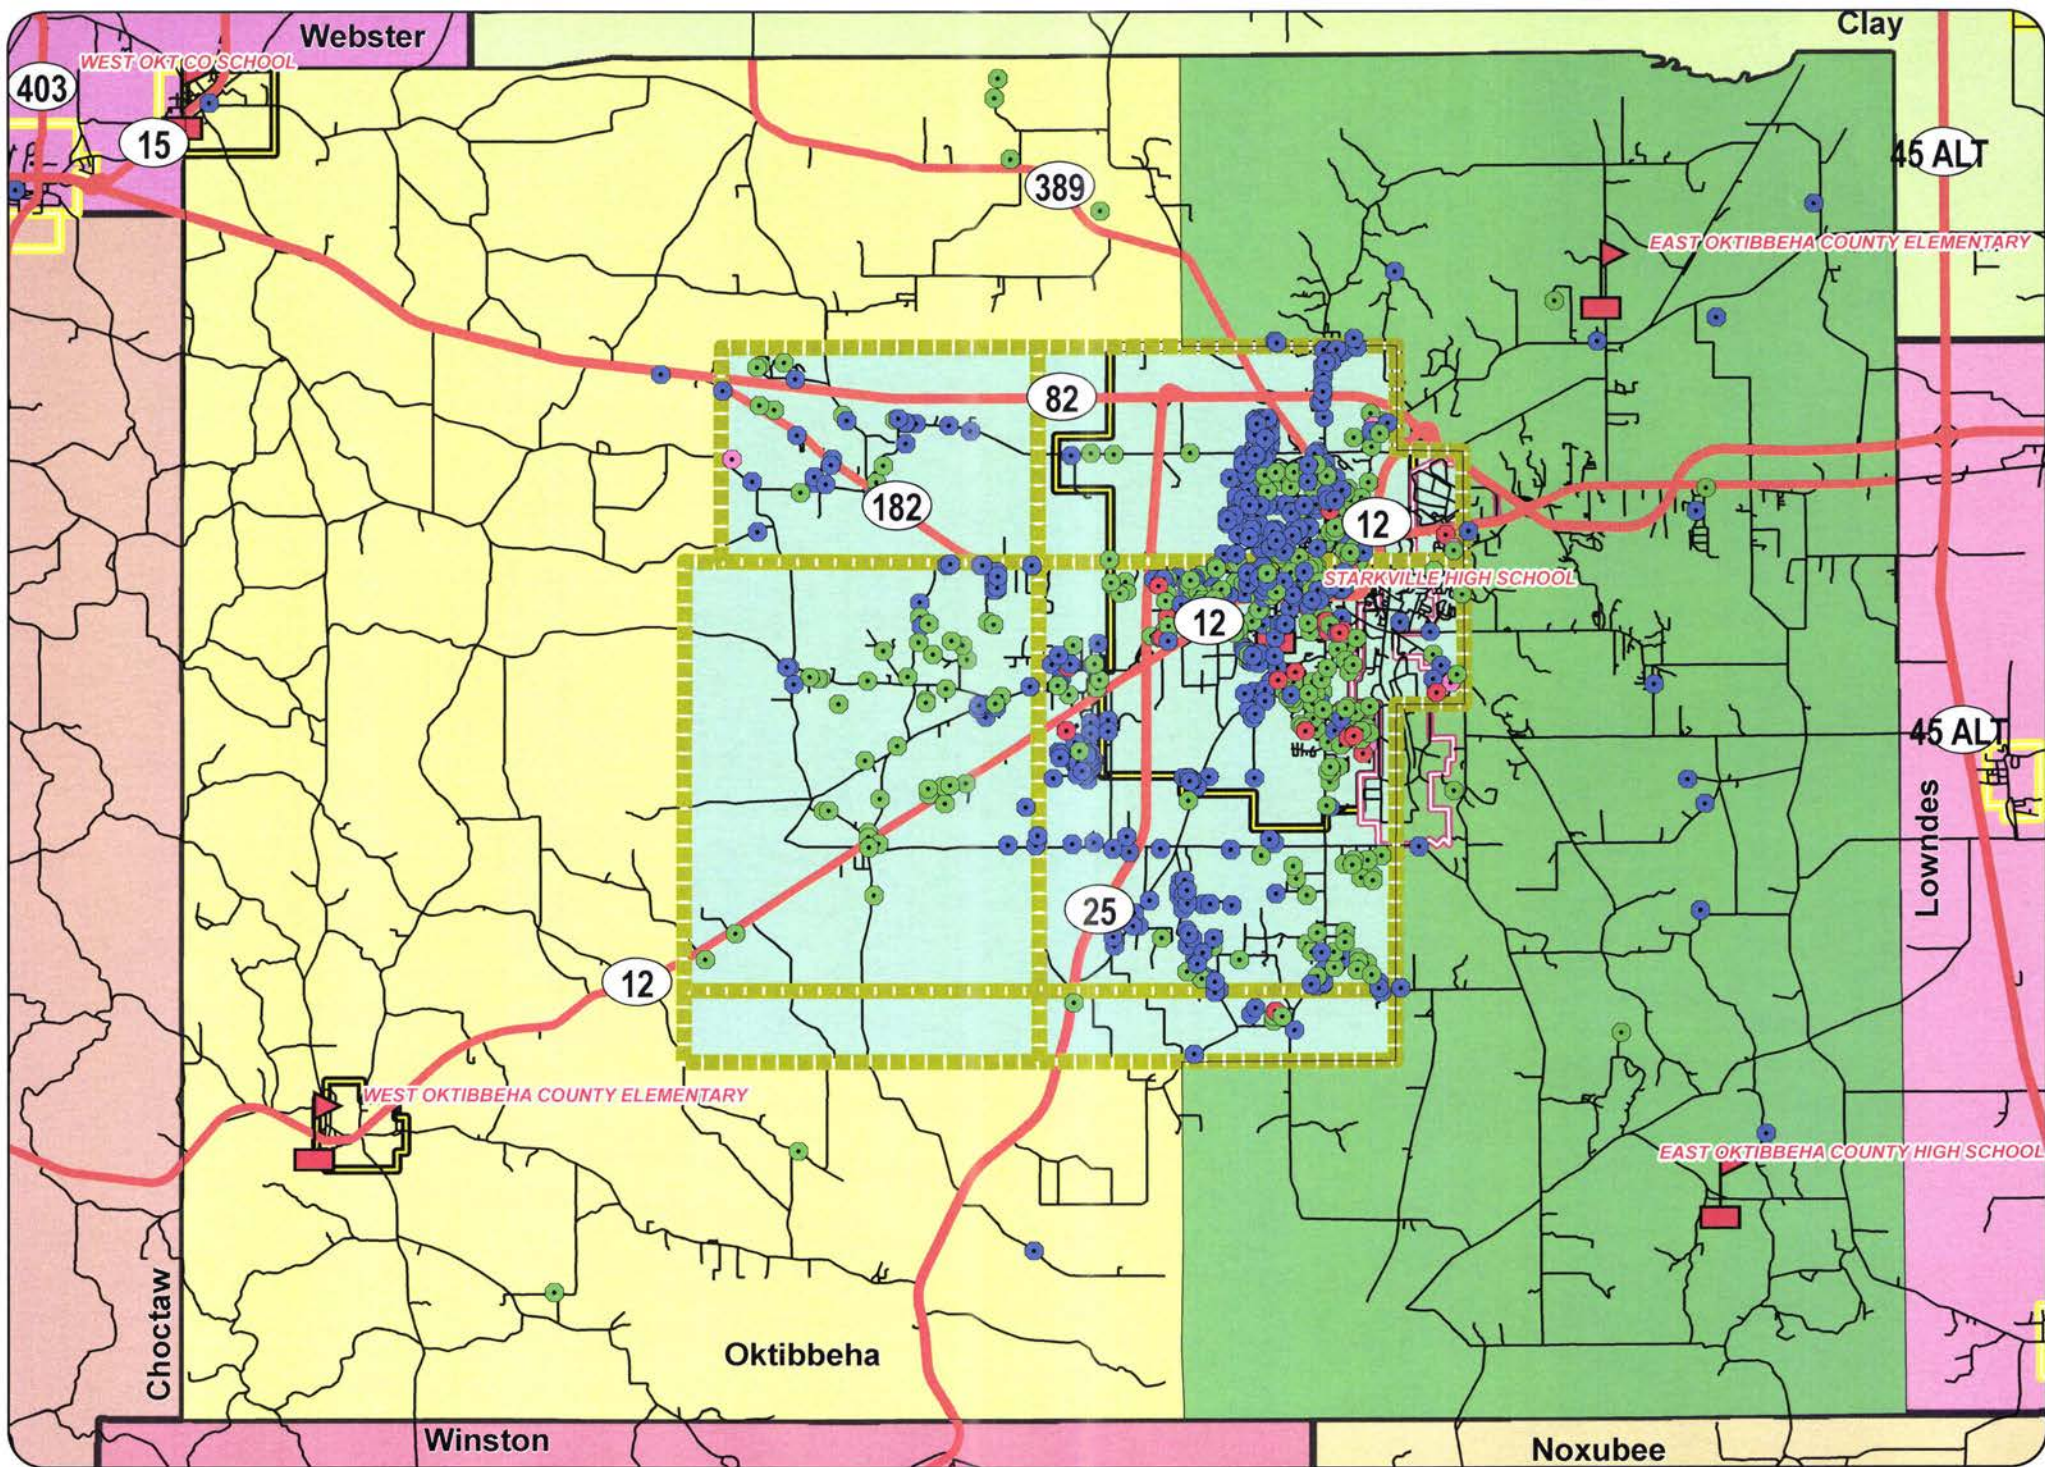

Starkville School District Grades K to 2

Starkville School District Grades 3 to 5

Starkville School District Grades 6 to 8

Starkville School District Grades 9 to 12

■ EAST OKTIBBEHA SCHOOL DIST	● Black Grades 7 - 8
■ STARKVILLE SCHOOL DISTRICT	● White Grades 7 - 8
■ WEST OKTIBBEHA SCHOOL DIST	