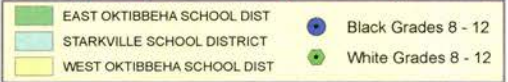

Oktibbeha School District Grades 8 to 12

Atkins Economic Planning and Development District, Inc.
GIS and Mapping Services
601.536.9816