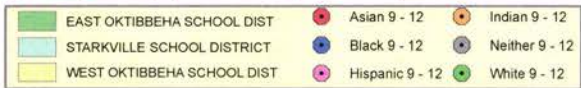

Starkville School District Grades K to 2

Starkville School District Grades 3 to 5

Starkville School District Grades 6 to 8

Starkville School District Grades 9 to 12

■ EAST OKTIBBEHA SCHOOL DIST	● Black Grades 7 - 8
■ STARKVILLE SCHOOL DISTRICT	● White Grades 7 - 8
■ WEST OKTIBBEHA SCHOOL DIST	