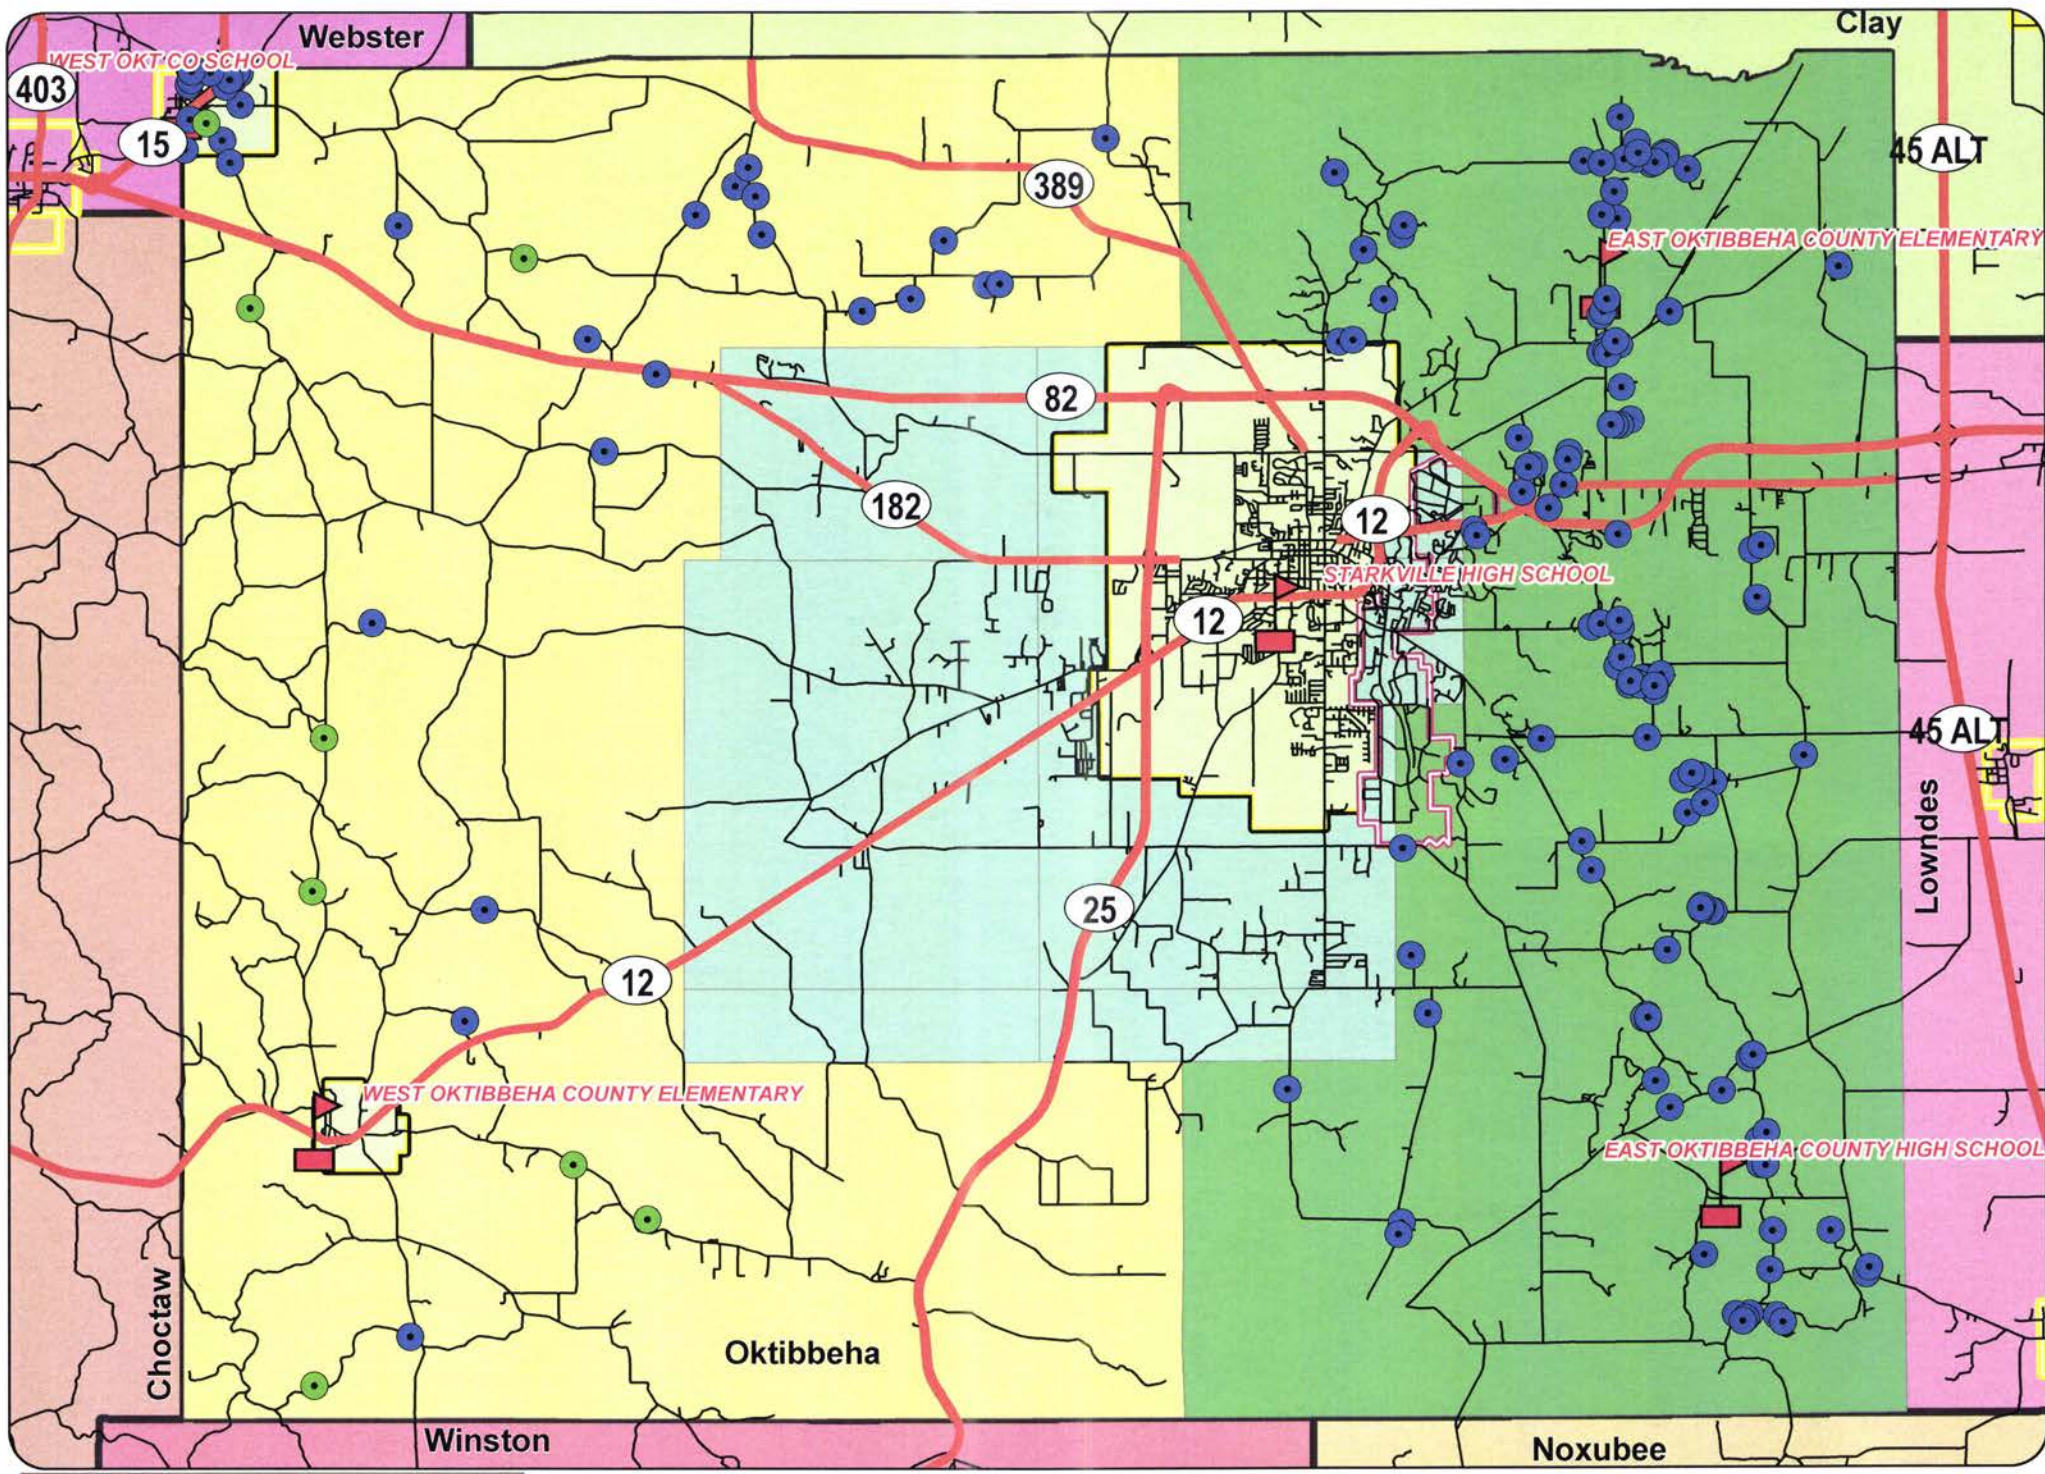

Starkville School District Grades K to 2

Starkville School District Grades 3 to 5

Starkville School District Grades 6 to 8

Starkville School District Grades 9 to 12

■ EAST OKTIBBEHA SCHOOL DIST	● Black Grades 7 - 8
■ STARKVILLE SCHOOL DISTRICT	● White Grades 7 - 8
■ WEST OKTIBBEHA SCHOOL DIST	

Oktibbeha School District Grades 7 to 8

Atkins Thigbitt Planning and Development District, Inc.
2011 and Revised January 2014

Oktibbeha School District Grades 8 to 12

Atkins Economic Planning and Development District, Inc.
 GIS and Mapping Services
 601.536.9816

Oktibeha School District Grades 9 to 12