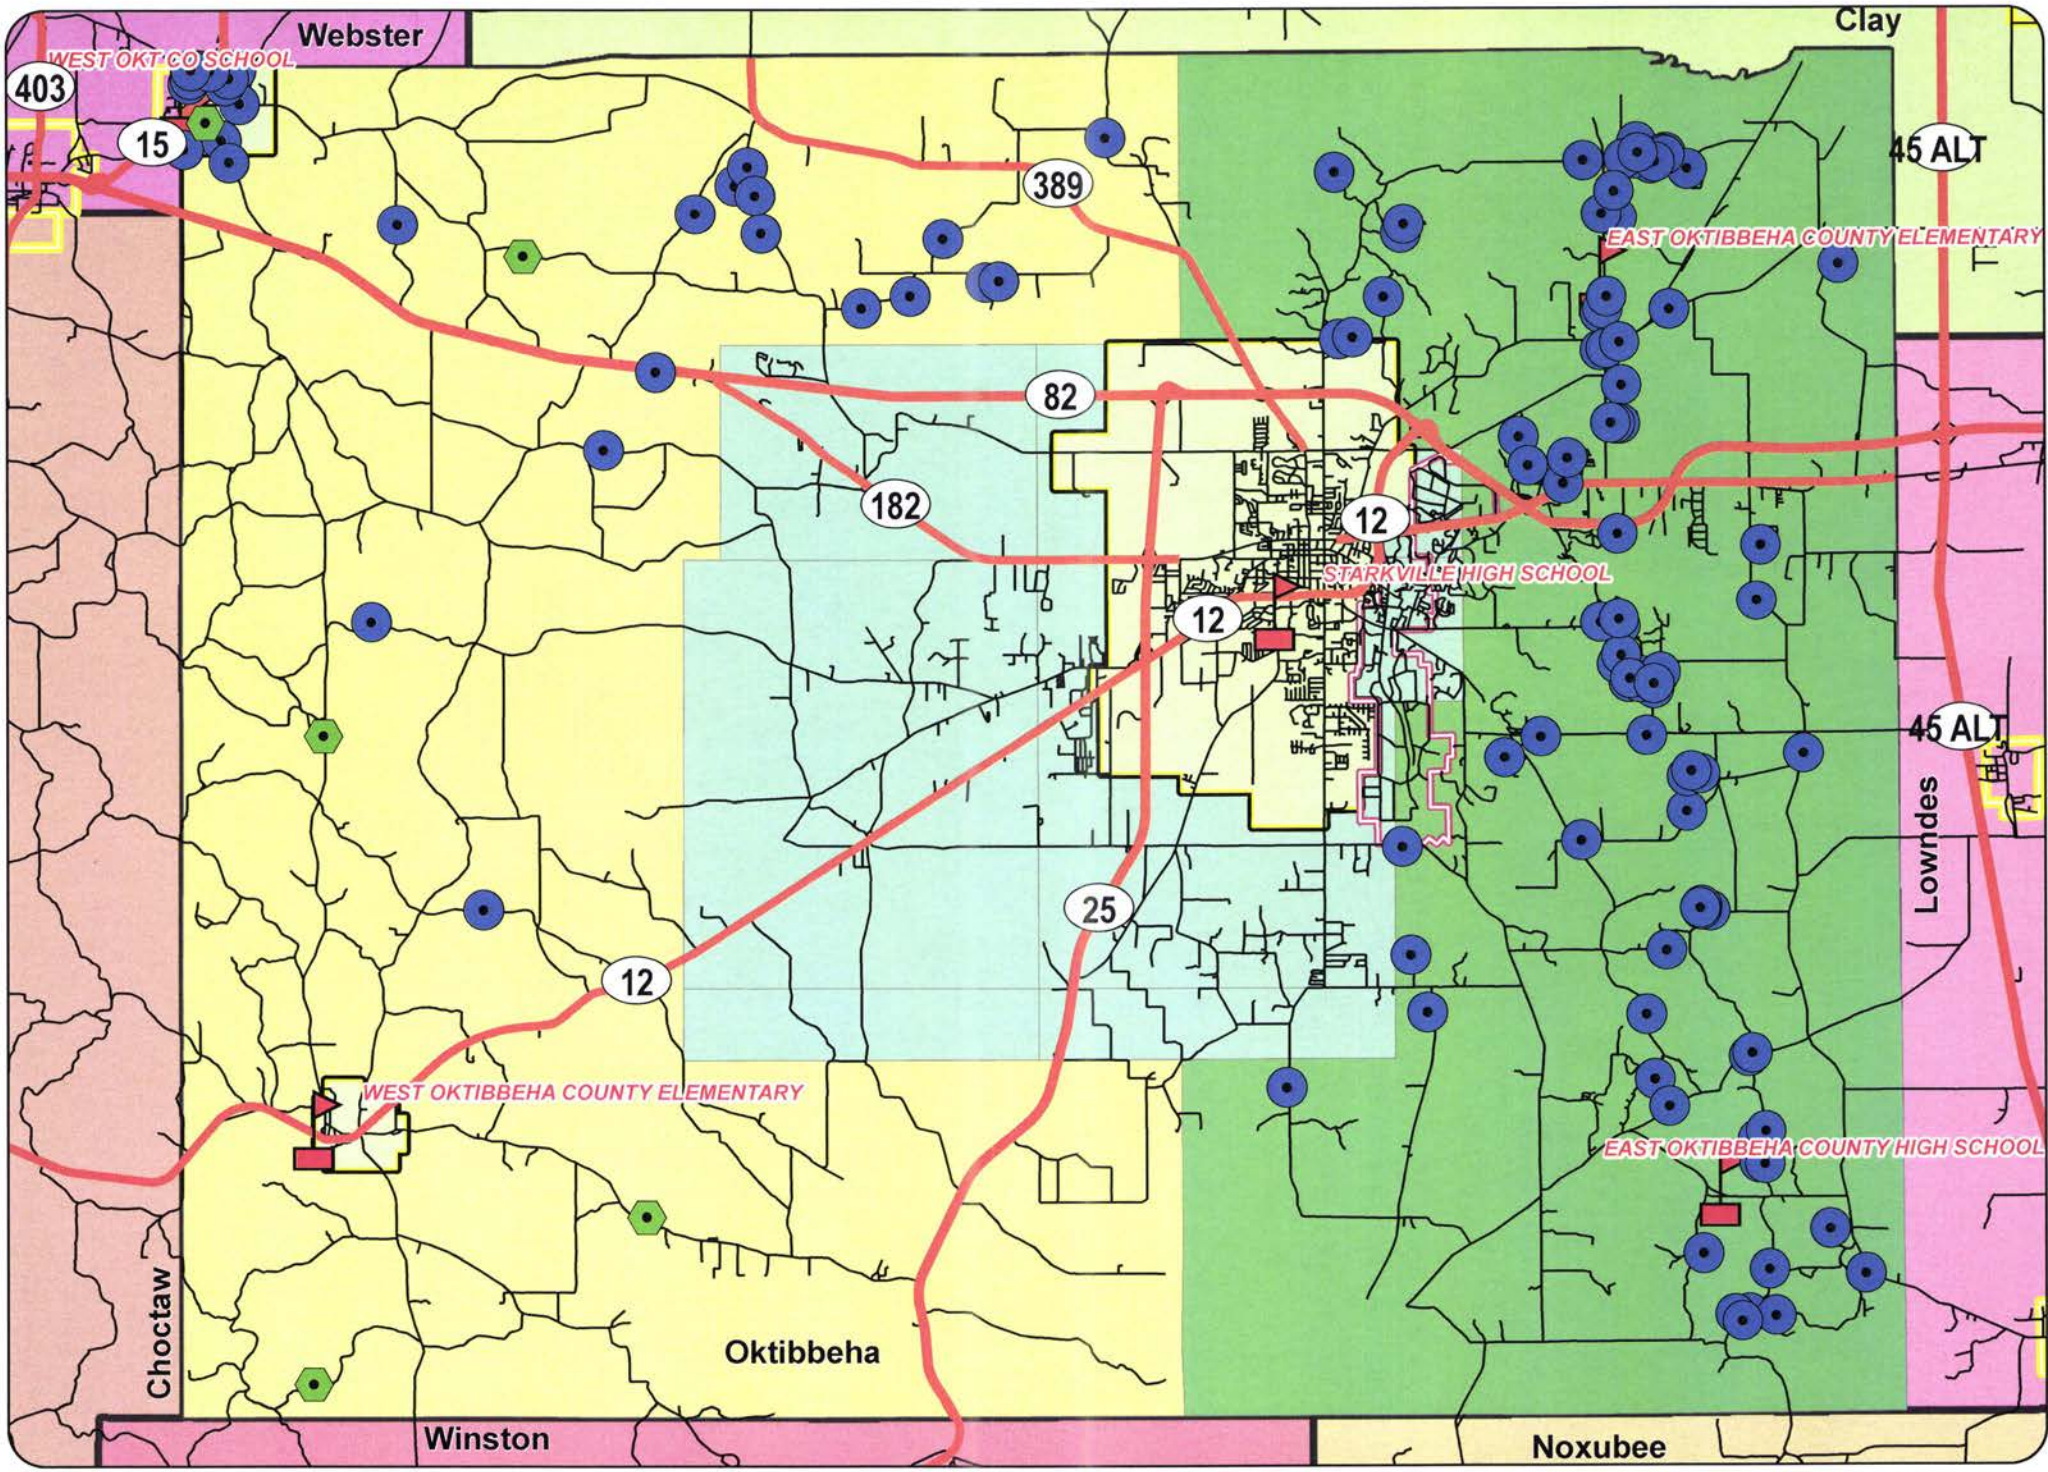

Starkville School District Grades K to 2

Starkville School District Grades 3 to 5

Starkville School District Grades 6 to 8

Starkville School District Grades 9 to 12

■ EAST OKTIBBEHA SCHOOL DIST	● Black Grades 7 - 8
■ STARKVILLE SCHOOL DISTRICT	● White Grades 7 - 8
■ WEST OKTIBBEHA SCHOOL DIST	

Oktibbeha School District Grades 7 to 8

Atkins Thigbitt Planning and Development District, Inc.
2011 and Revised January 2014

Oktibbeha School District Grades 8 to 12

Atkins Economic Planning and Development District, Inc.
 GIS and Mapping Services
 601.536.9816

Oktibeha School District Grades 9 to 12