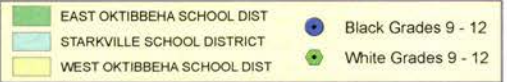

Oktibeha School District Grades 9 to 12