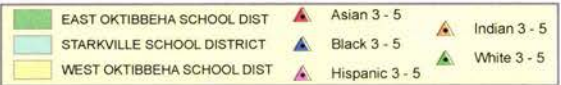

Starkville School District Grades K to 2

Starkville School District Grades 3 to 5

Starkville School District Grades 6 to 8

Starkville School District Grades 9 to 12

■ EAST OKTIBBEHA SCHOOL DIST	● Black Grades 7 - 8
■ STARKVILLE SCHOOL DISTRICT	● White Grades 7 - 8
■ WEST OKTIBBEHA SCHOOL DIST	