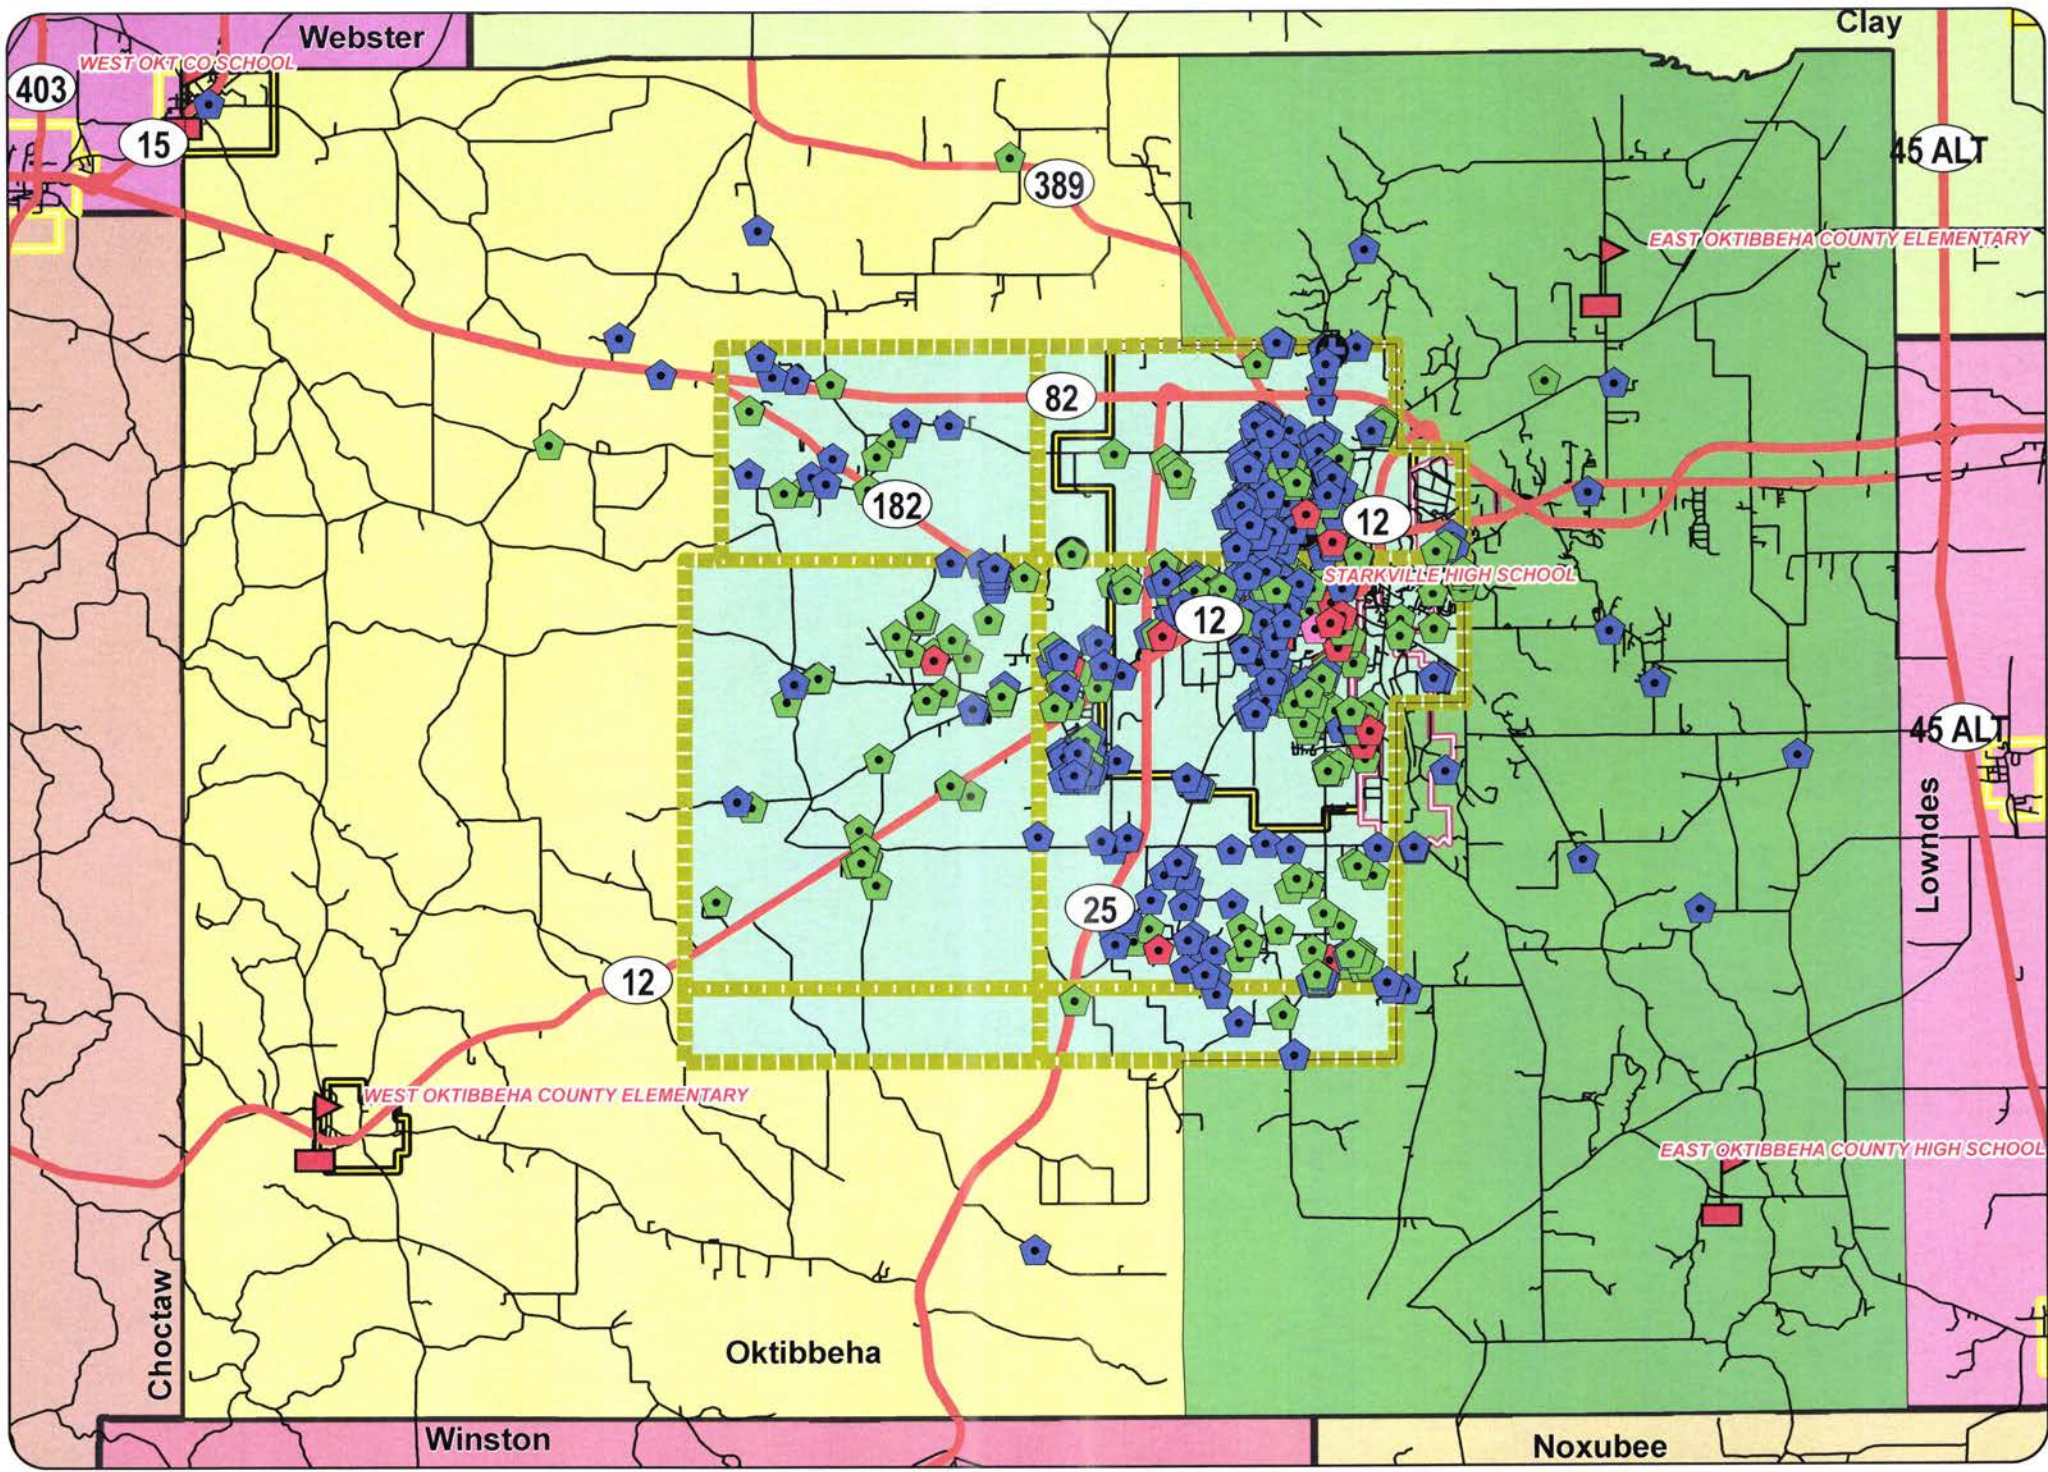

Starkville School District Grades K to 2

Starkville School District Grades 3 to 5

Starkville School District Grades 6 to 8

Starkville School District Grades 9 to 12

■ EAST OKTIBBEHA SCHOOL DIST	● Black Grades 7 - 8
■ STARKVILLE SCHOOL DISTRICT	● White Grades 7 - 8
■ WEST OKTIBBEHA SCHOOL DIST	

Oktibbeha School District Grades 7 to 8

Atkins Thigbitt Planning and Development District, Inc.
2011 and Revised January 2014

Oktibbeha School District Grades 8 to 12

Atkins Economic Planning and Development District, Inc.
 GIS and Mapping Services
 601.536.9816

Oktibeha School District Grades 9 to 12