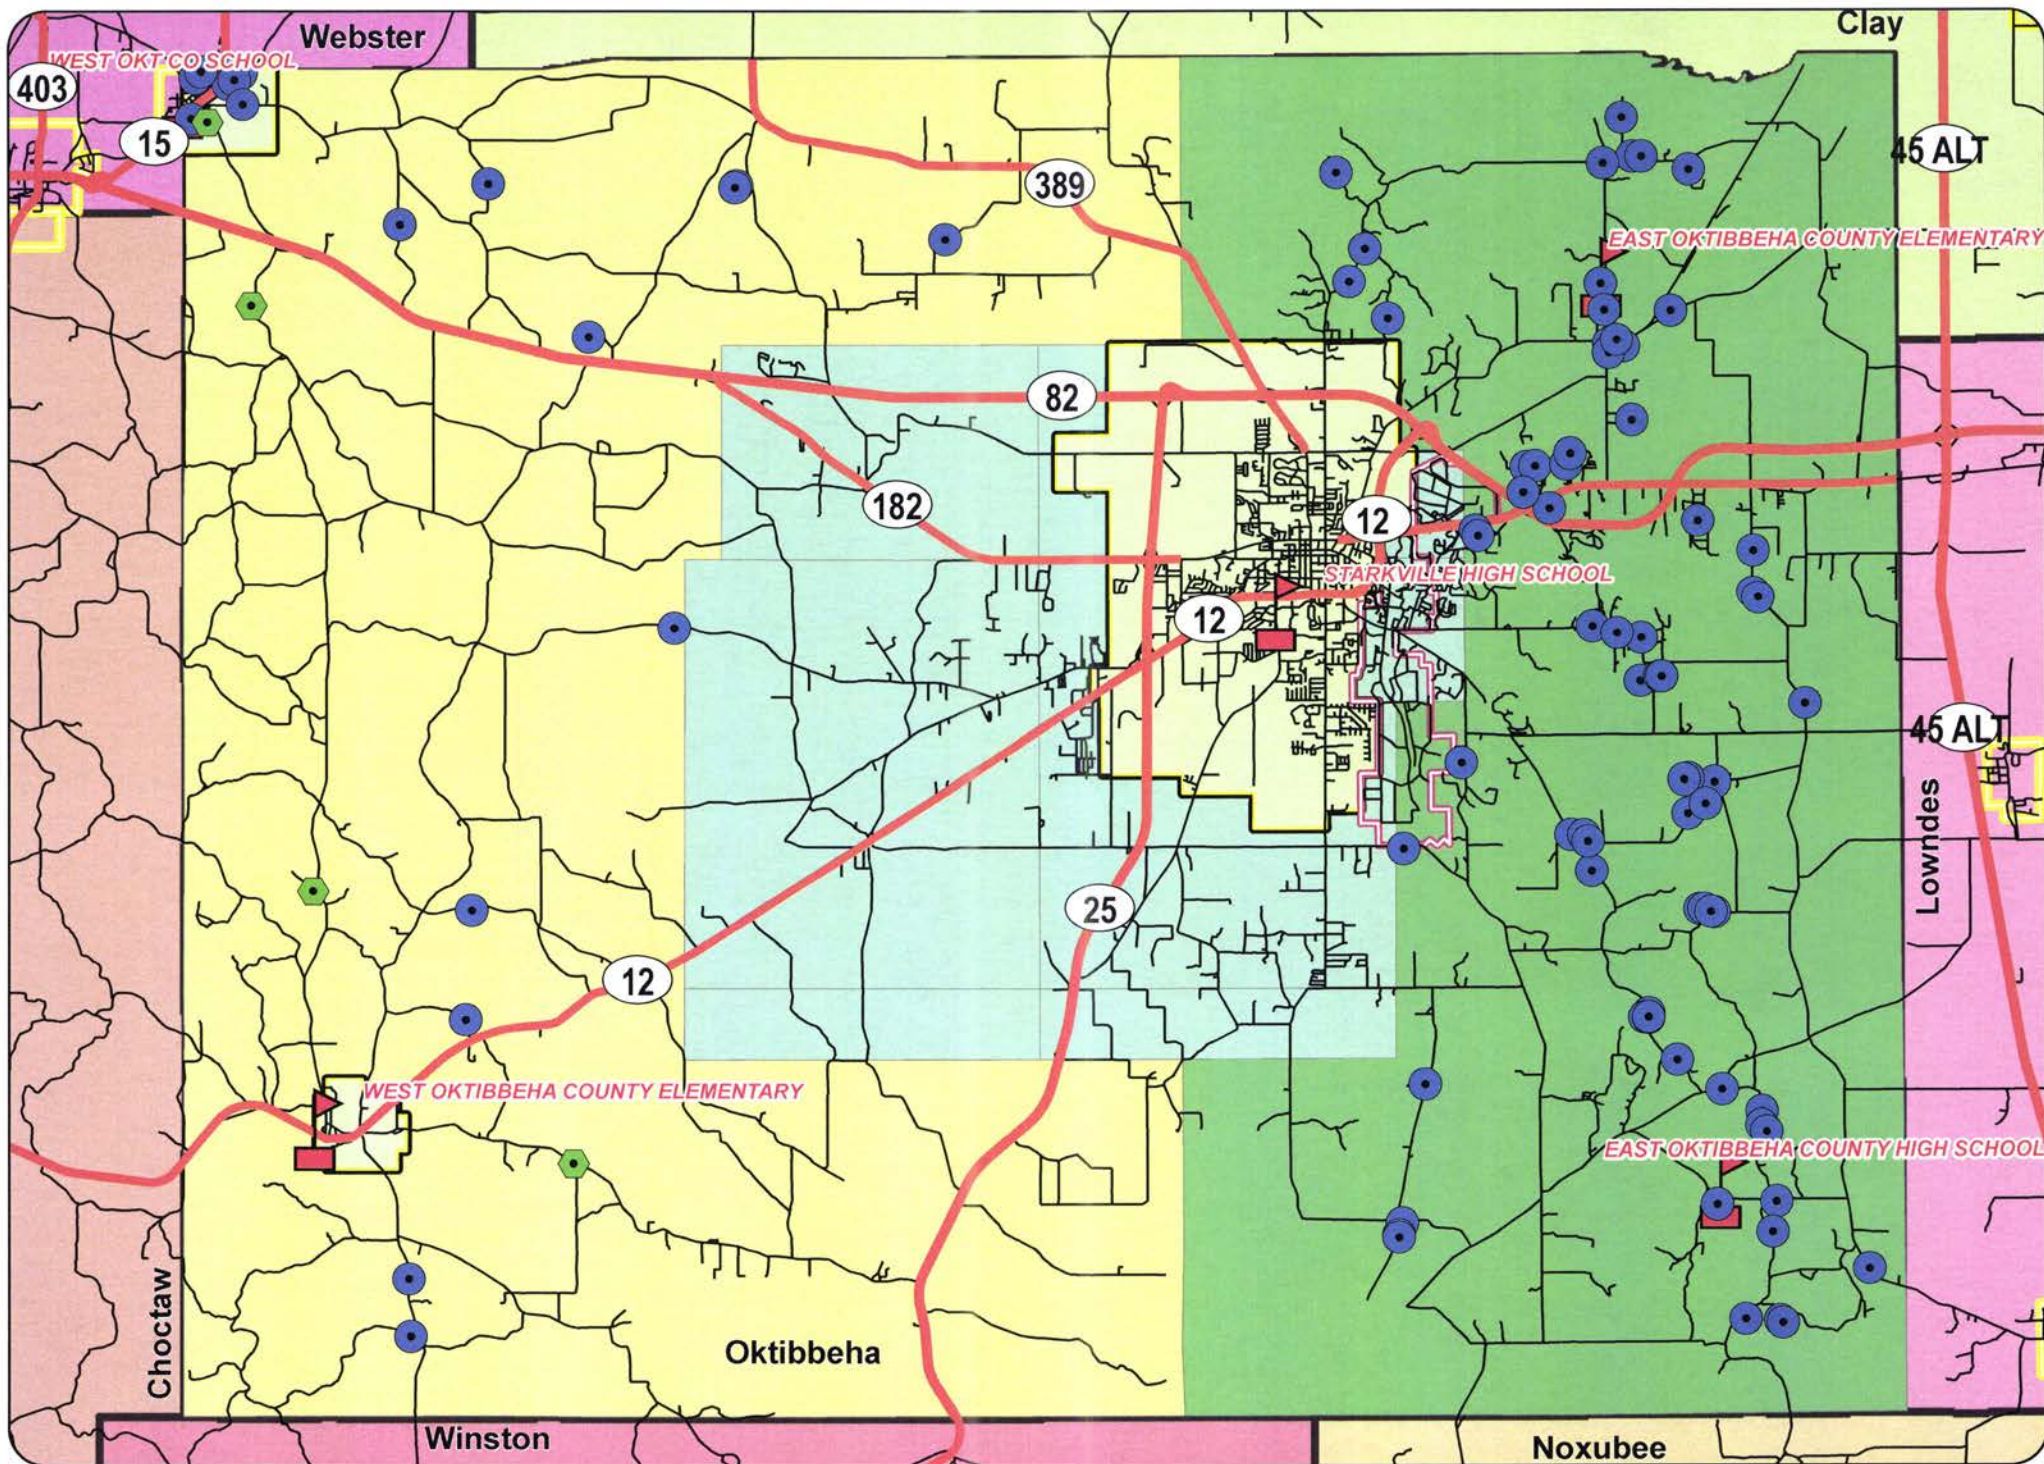

Starkville School District Grades K to 2

Starkville School District Grades 3 to 5

Starkville School District Grades 6 to 8

Starkville School District Grades 9 to 12

■ EAST OKTIBBEHA SCHOOL DIST	● Black Grades 7 - 8
■ STARKVILLE SCHOOL DISTRICT	● White Grades 7 - 8
■ WEST OKTIBBEHA SCHOOL DIST	