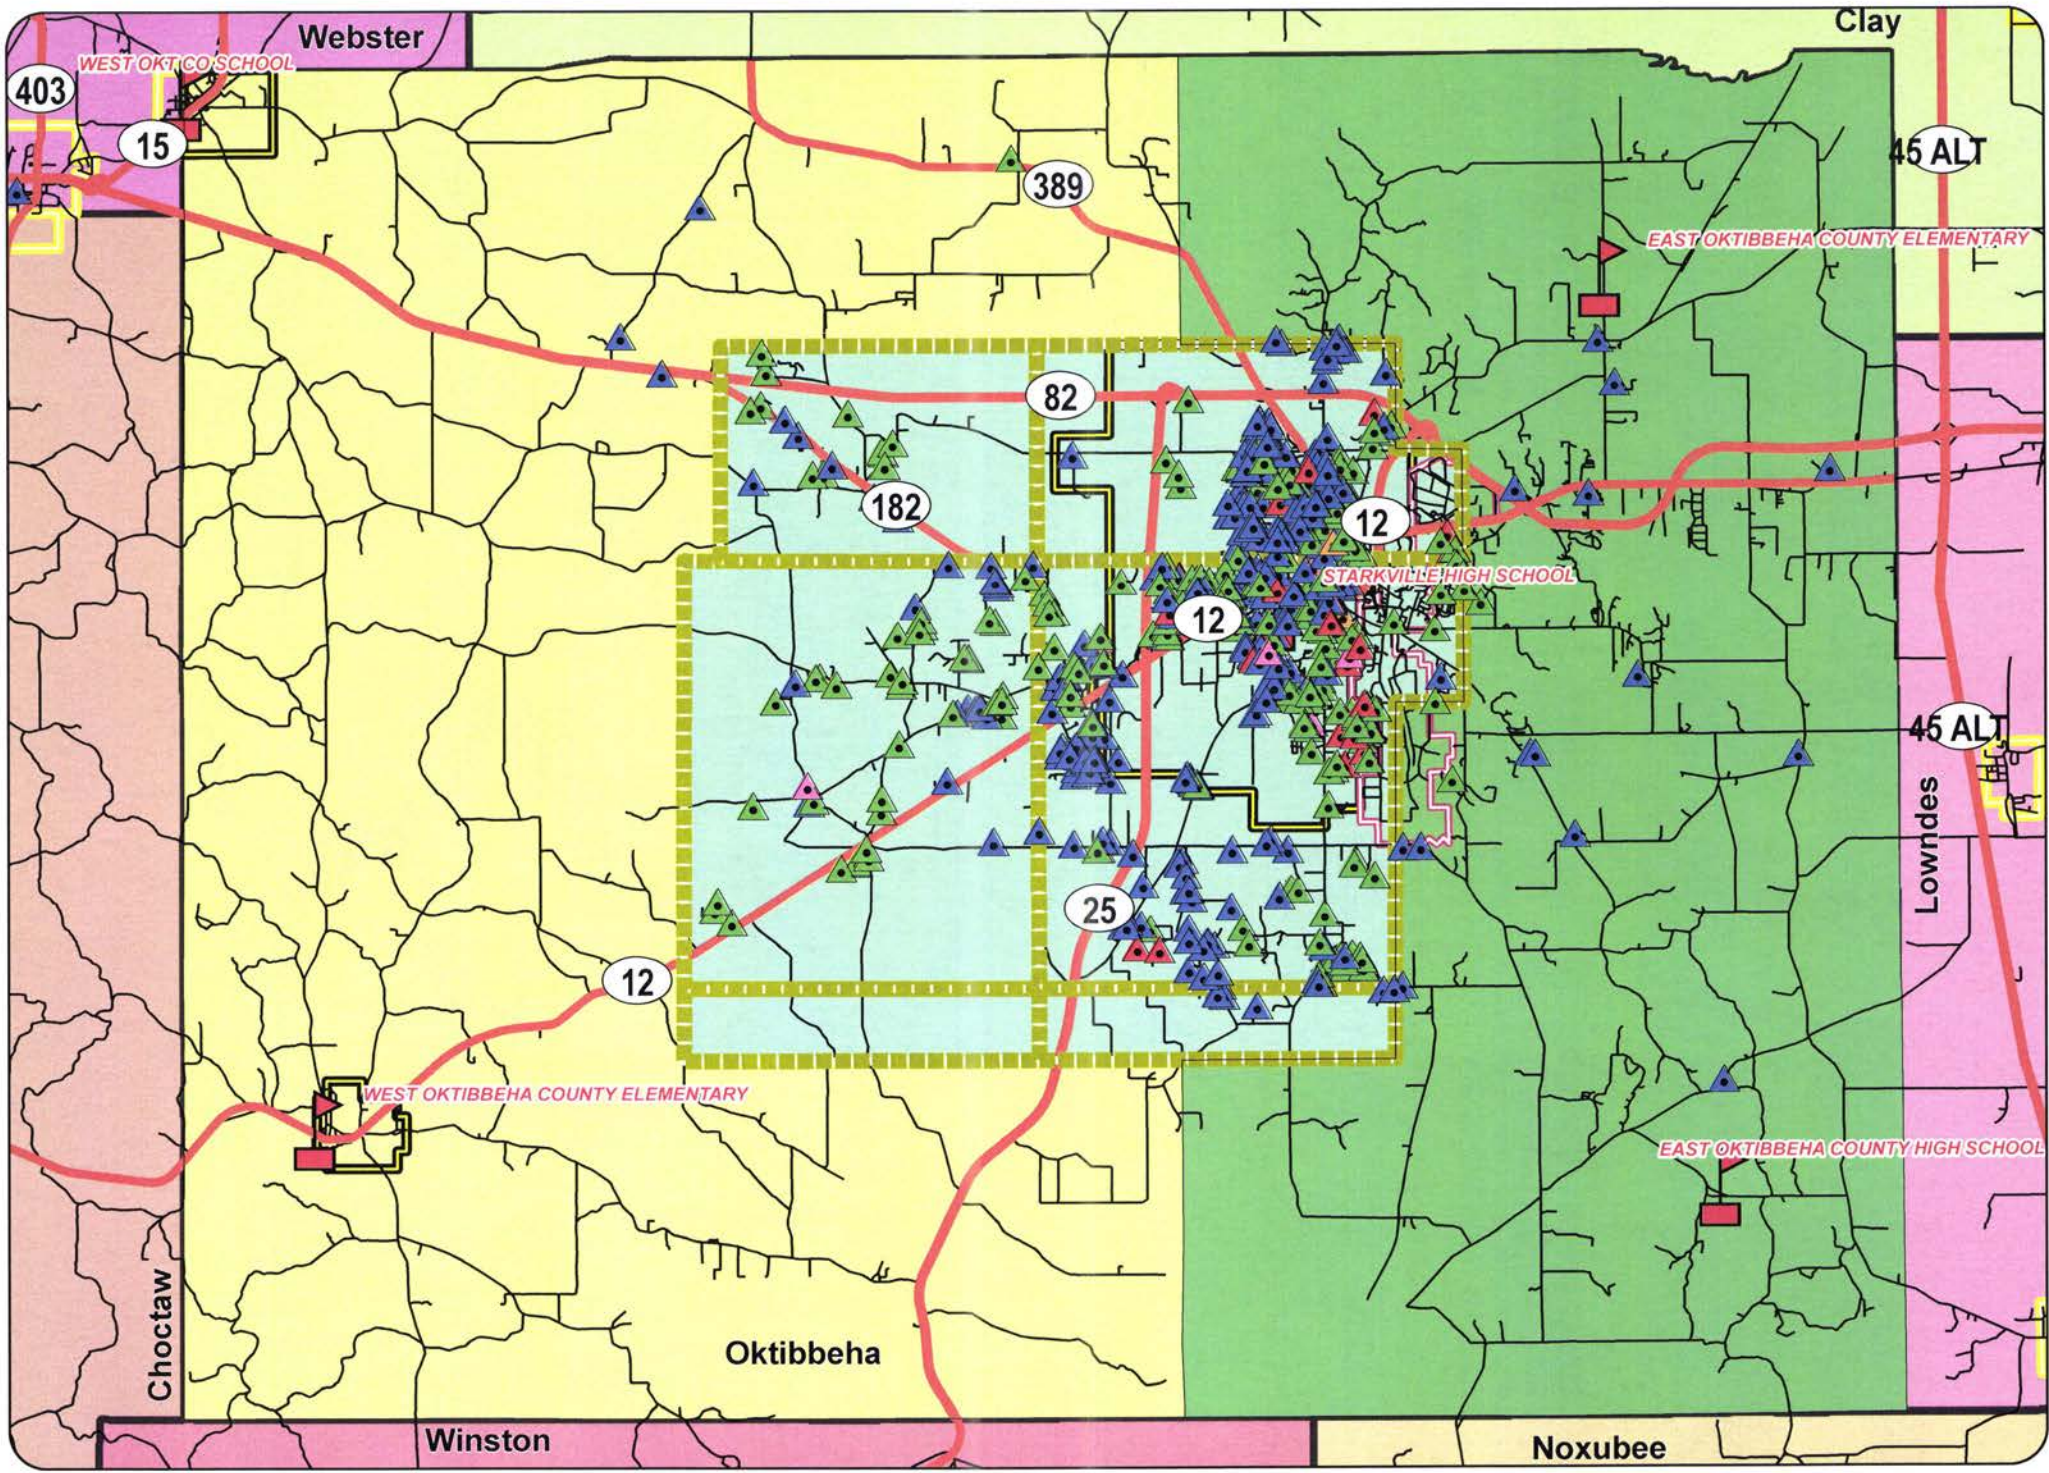

Starkville School District Grades K to 2

Starkville School District Grades 3 to 5

Starkville School District Grades 6 to 8

Starkville School District Grades 9 to 12

■ EAST OKTIBBEHA SCHOOL DIST	● Black Grades 7 - 8
■ STARKVILLE SCHOOL DISTRICT	● White Grades 7 - 8
■ WEST OKTIBBEHA SCHOOL DIST	

Oktibbeha School District Grades 7 to 8

Atkins Thigbitt Planning and Development District, Inc.
2011 and Revised January 2014

Oktibbeha School District Grades 8 to 12

Atkins Economic Planning and Development District, Inc.
 GIS and Mapping Services
 601.536.9816