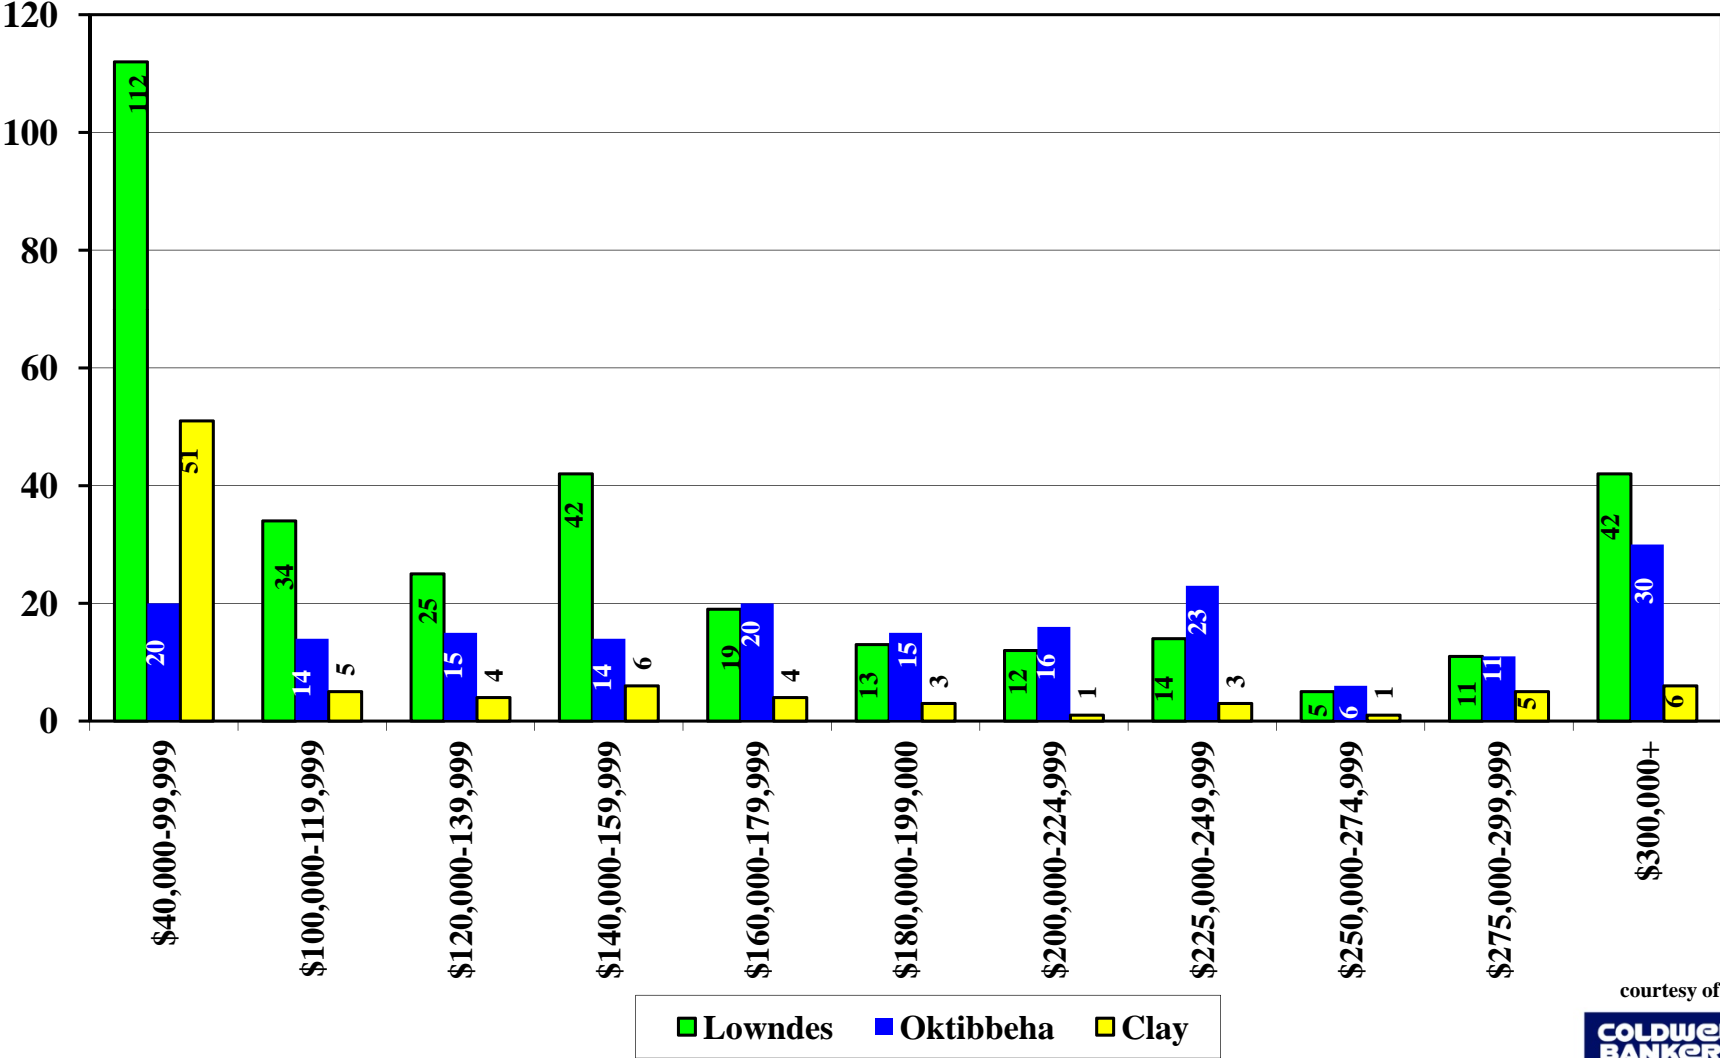

Current Market Inventory by Price

October 12, 2014

Gathered from information listed in the Golden Triangle MLS and based on residential listings by county.

Average Square Footage/Residential Sales

■ Lowndes
 ■ Oktibbeha
 ■ Clay