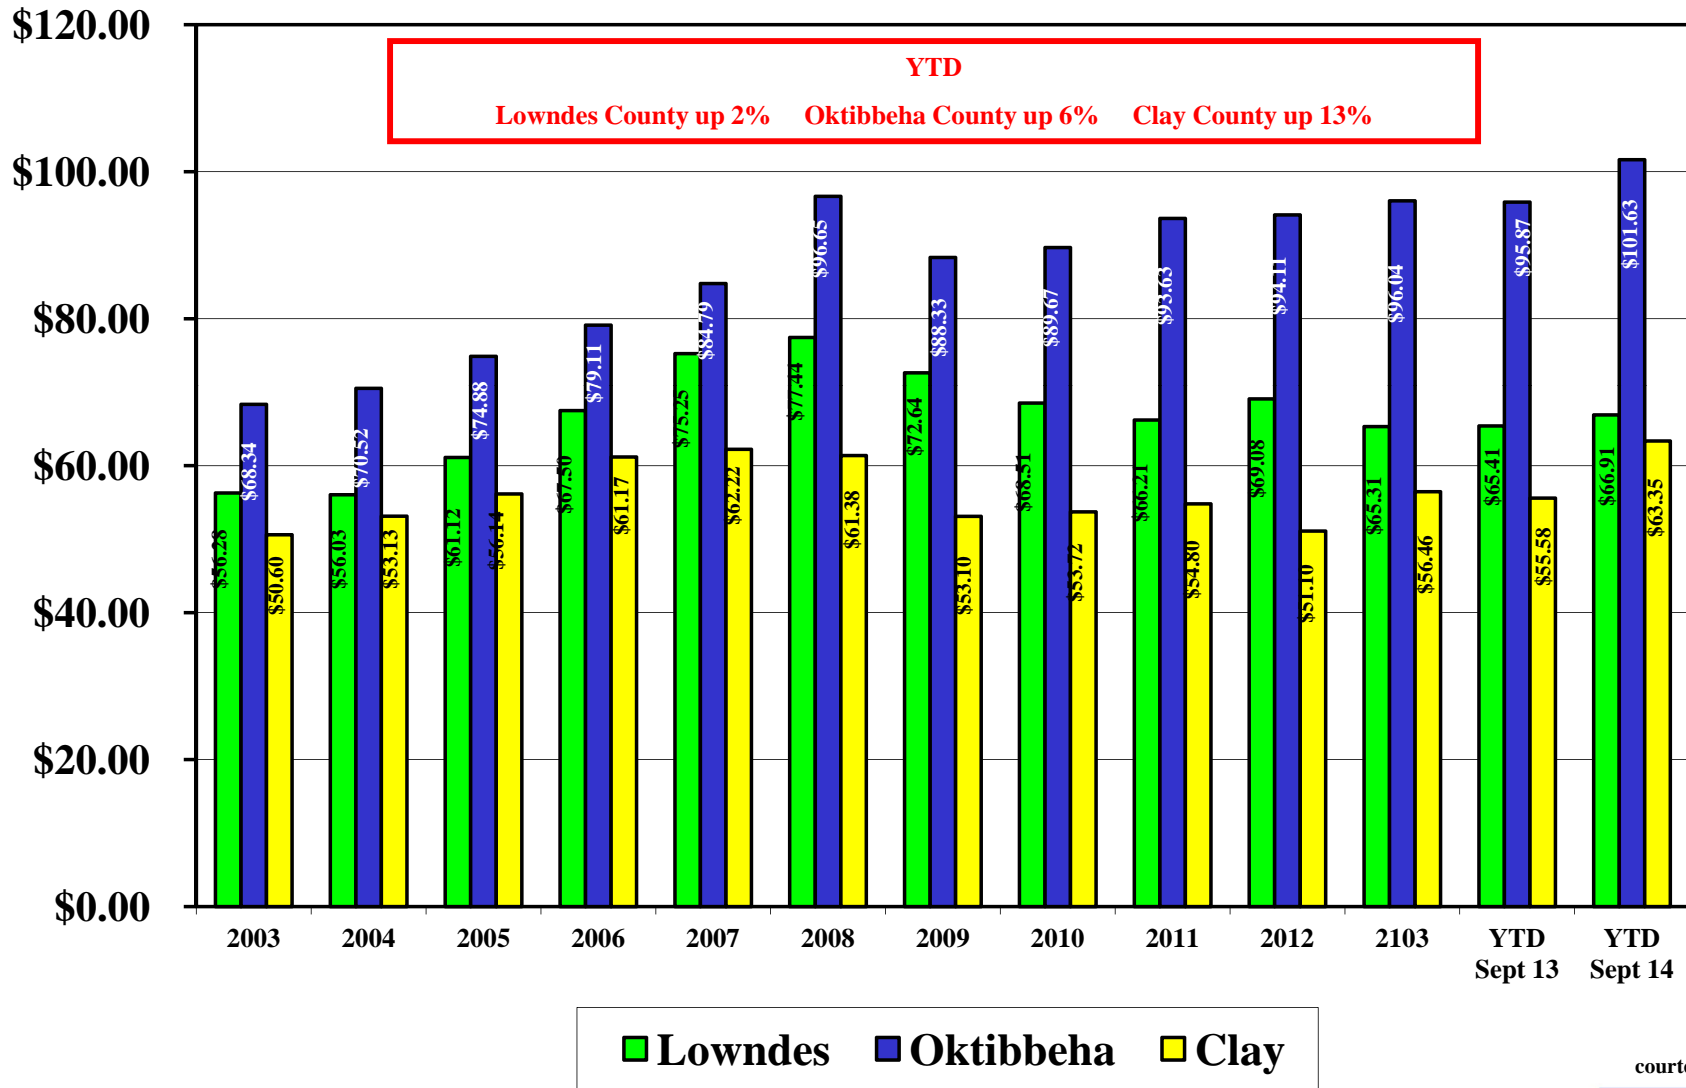

Average Price/SF for Residential Sales

Gathered from information listed in the Golden Triangle MLS and based on residential sales by county.

courtesy of
COLDWELL BANKER
S.R.E. Realtors