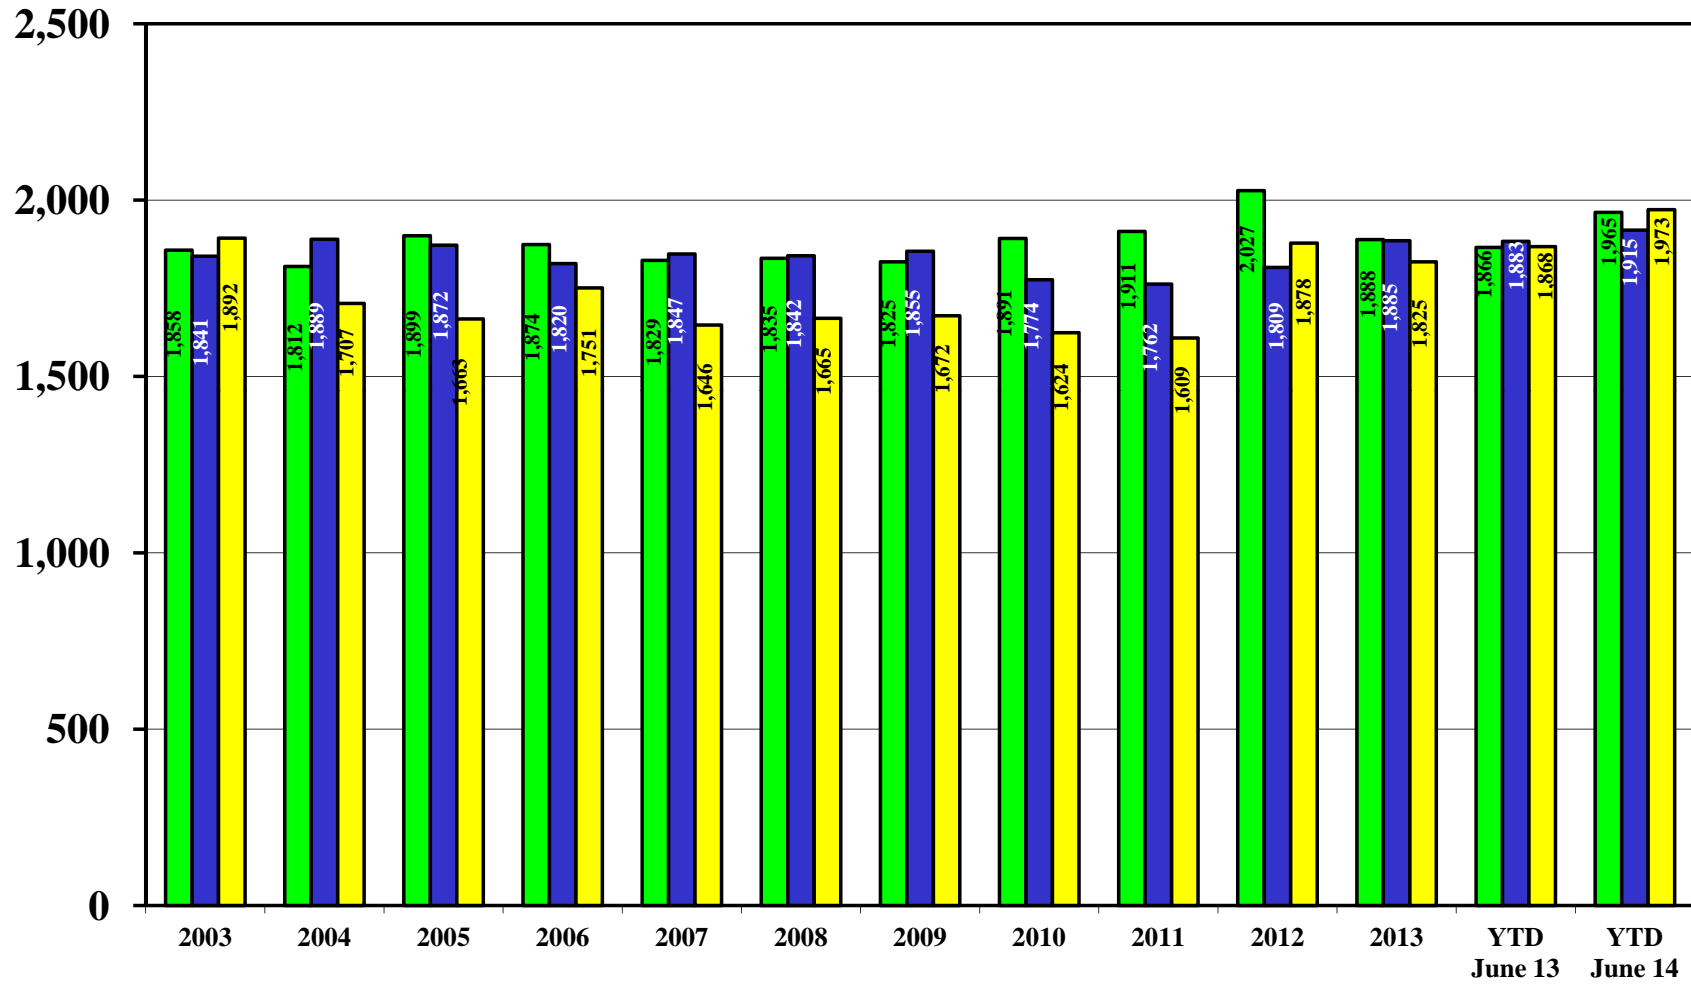

Current Market Inventory by Price

October 12, 2014

Gathered from information listed in the Golden Triangle MLS and based on residential listings by county.

Average Square Footage/Residential Sales

■ Lowndes
 ■ Oktibbeha
 ■ Clay