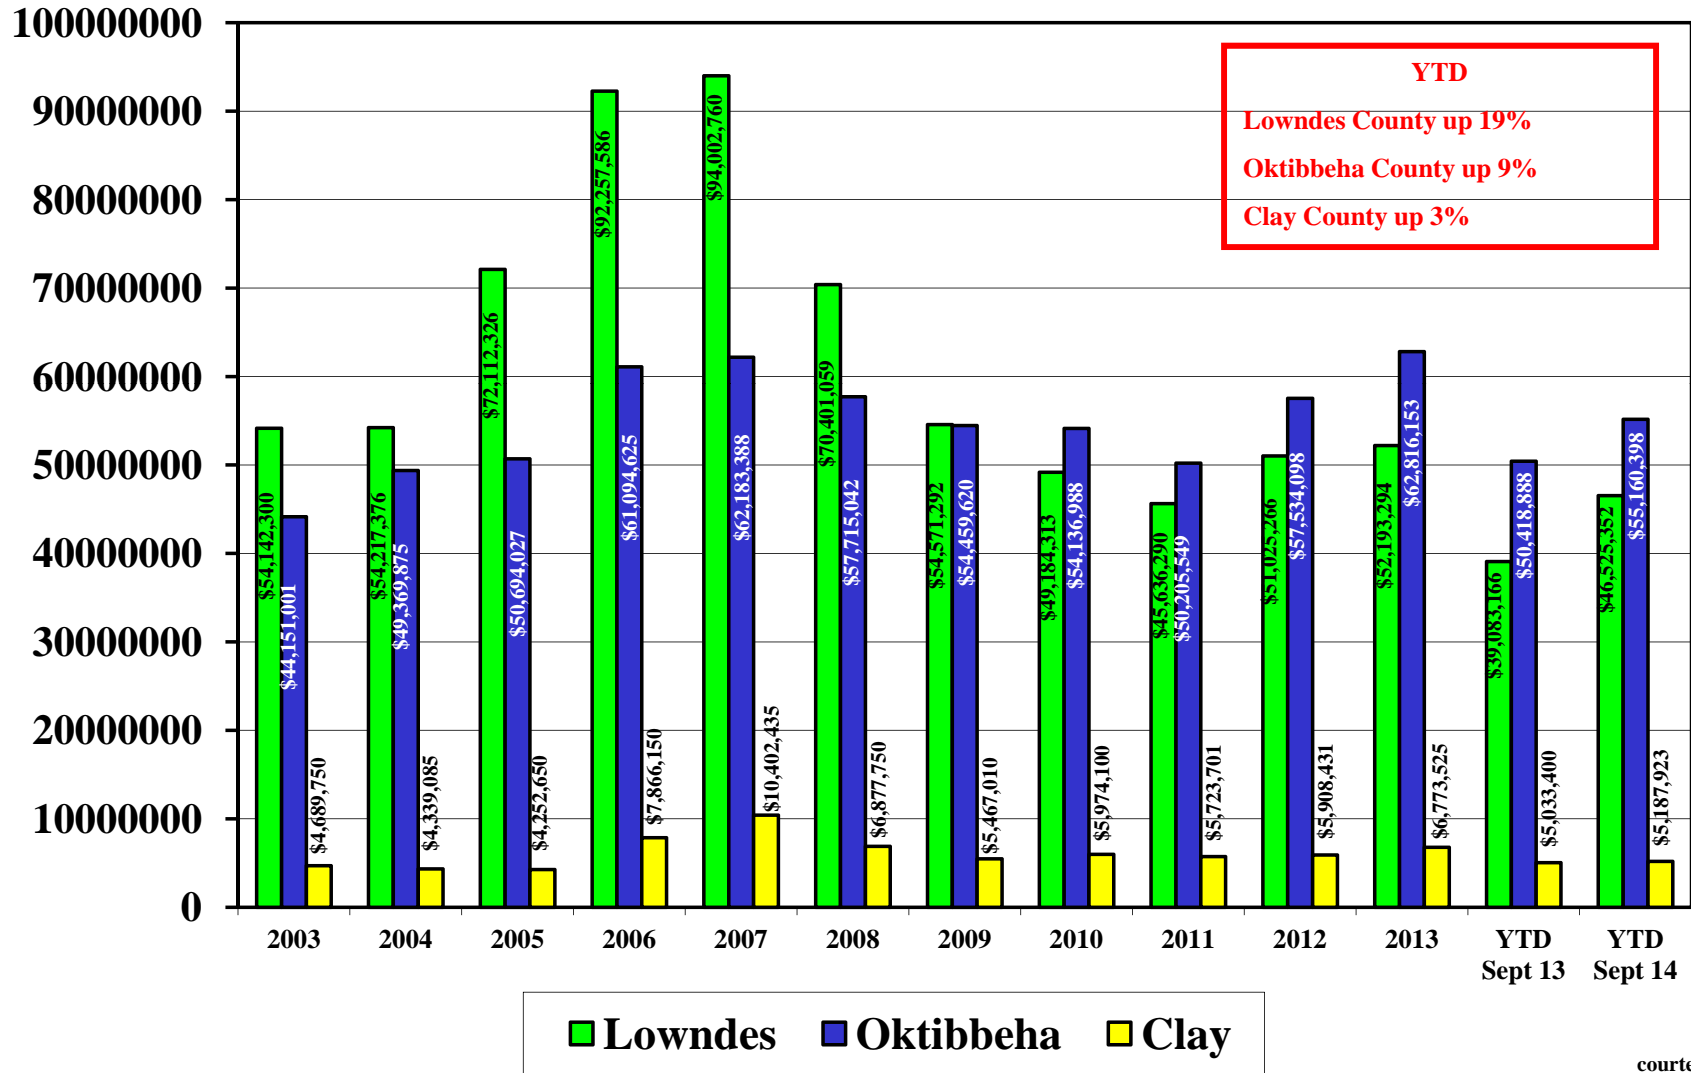

Residential Sales Volume

Gathered from information listed in the Golden Triangle MLS and based on residential sales by county.

courtesy of
COLDWELL BANKER
 S.R.E. Realtors

Residential Sales Volume

*— **Lowndes**
 —■ **Oktibbeha**
 —◆ **Clay**

Gathered from information listed in the Golden Triangle MLS and based on residential sales by county.

Number of Residential Sales

Gathered from information listed in the Golden Triangle MLS and based on residential sales by county.