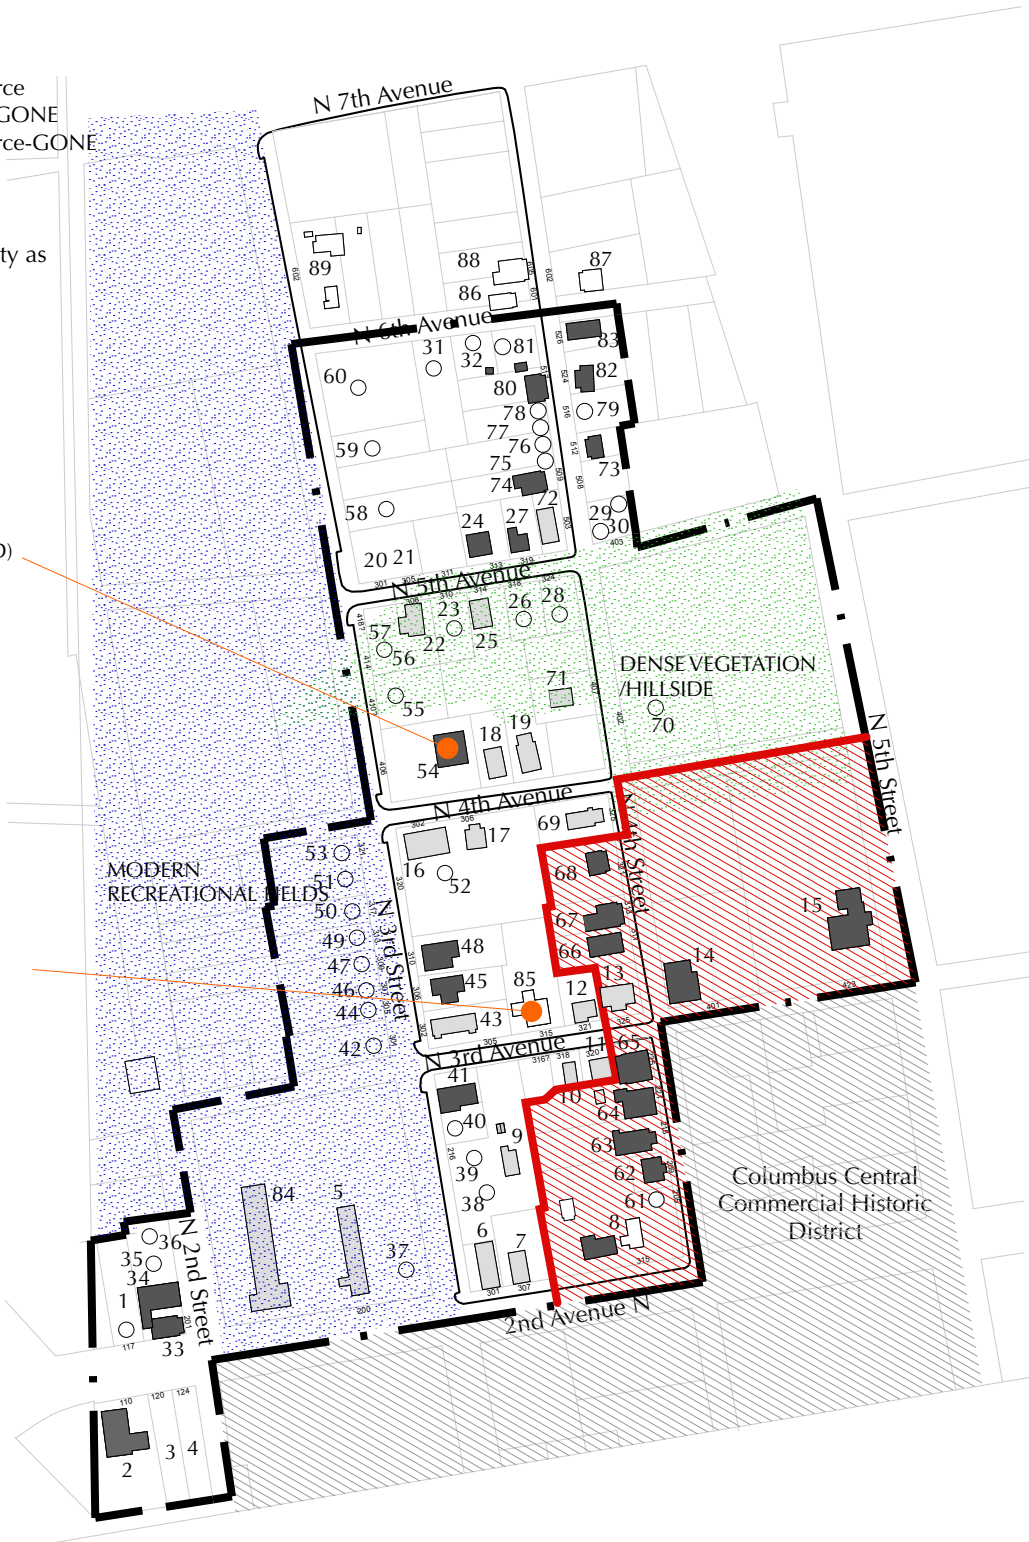

FACTORY HILL-FROG BOTTOM-BURNS BOTTOM HISTORIC DISTRICT

Columbus, Lowndes County, Mississippi

MAP B - THE HISTORIC DISTRICTS THAT NOW EXIST • 2018

KEY

- Contributing Resource
- Noncontributing Resource
- Contributing Resource-GONE
- Noncontributing Resource-GONE
- GONE
- Not Recorded in 1980
- District Boundary
- ▨ Areas retaining integrity as a grouping

BURNS HOUSE (DETERIORATED)

MOVED TO DISTRICT AFTER 1980

SCALE: 1" = 300'

Version: 27 Jul 2018